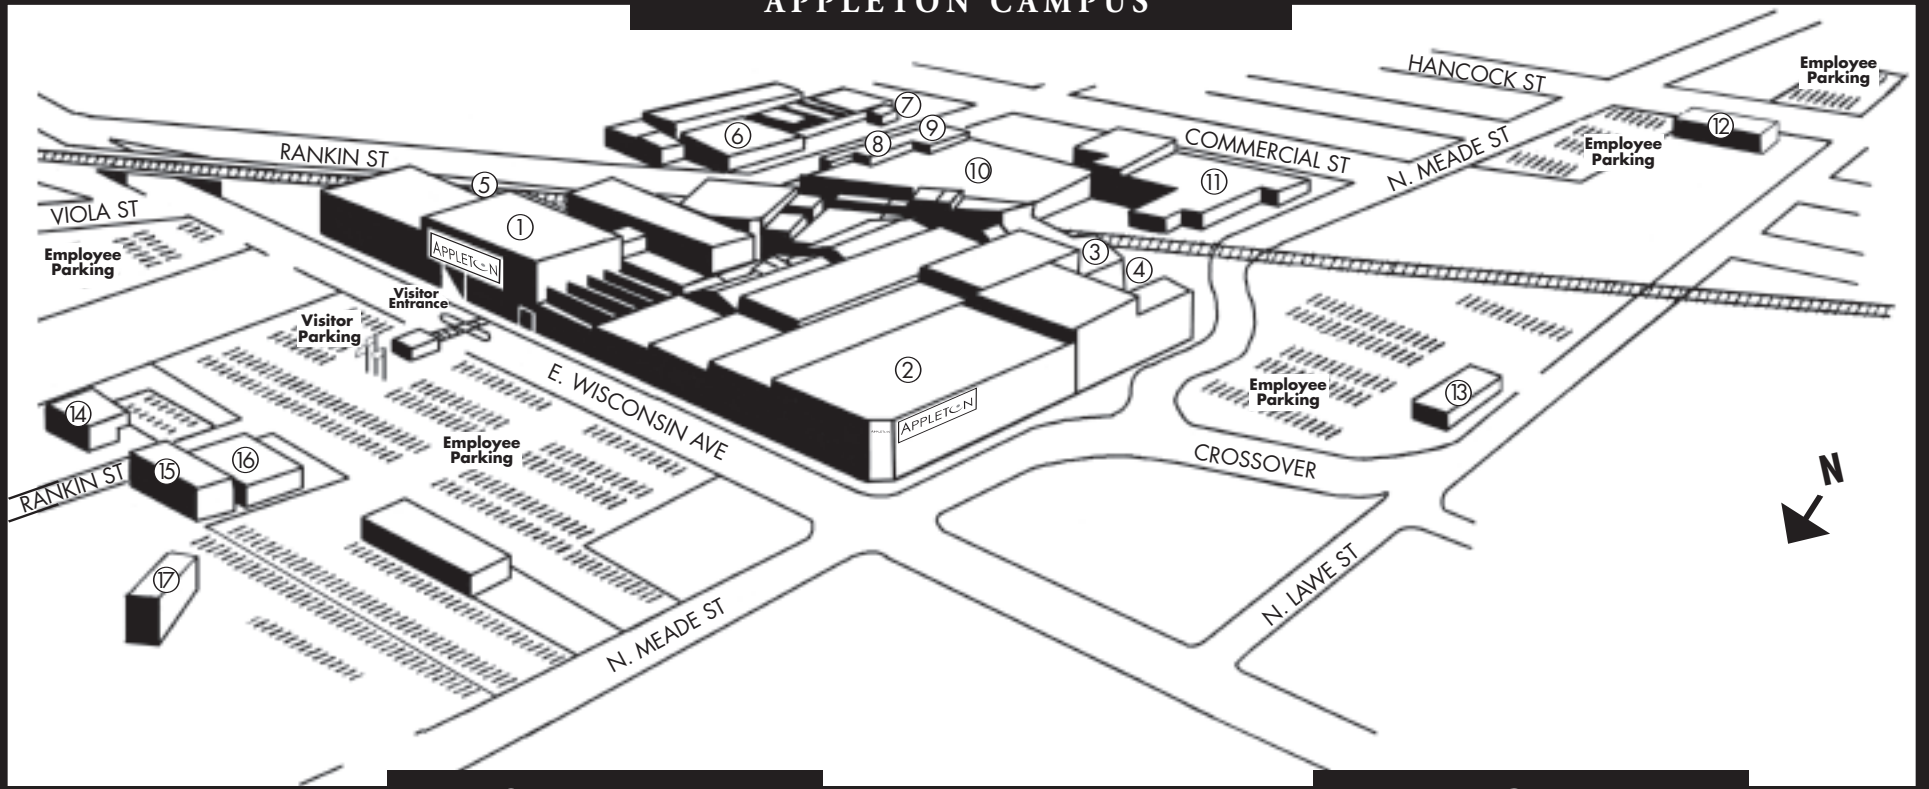

APPLETON CAMPUS