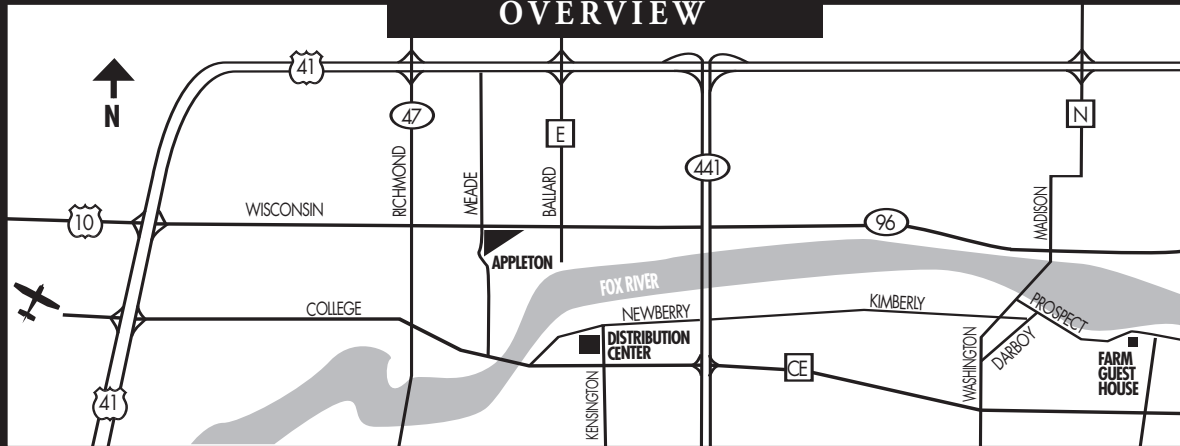

## LEGEND

- |  |                         |
|--|-------------------------|
| 1. Company Headquarters                    | 825 E. Wisconsin Avenue |
| 2. Appleton Plant                          | 825 E. Wisconsin Avenue |
| 3. Meade Street Lab                        | 1100 N. Meade Street    |
| 4. Appleton Plant Receiving Docks          | 1100 N. Meade Street    |
| 5. East Shipping Docks                     |                         |
| 6. Rankin Street Plant                     | 1020 N. Rankin Street   |
| 7. Innovation Building                     | 1018 N. Rankin Street   |
| 8. Wellness Center                         | 1111 N. Rankin Street   |
| 9. Appleton Plant Purchasing & Engineering | 1111 N. Rankin Street   |
| 10. No.17 Thermal Coater Building          | 1111 N. Rankin Street   |
| 11. Development Services Center (DSC)      | 1000 N. Meade Street    |
| 12. Hancock Street Lab                     | 714 E. Hancock Street   |
| 13. Lawe Street Lab                        | 1100 N. Lawe Street     |
| 14. Law Department                         | 1400 N. Rankin Street   |
| 15. Information Services                   | 1401 N. Rankin Street   |
| 16. Procurement Building                   | 1325 N. Rankin Street   |
| 17. IS West/Project Venture Building       | 1408 N. Meade Street    |